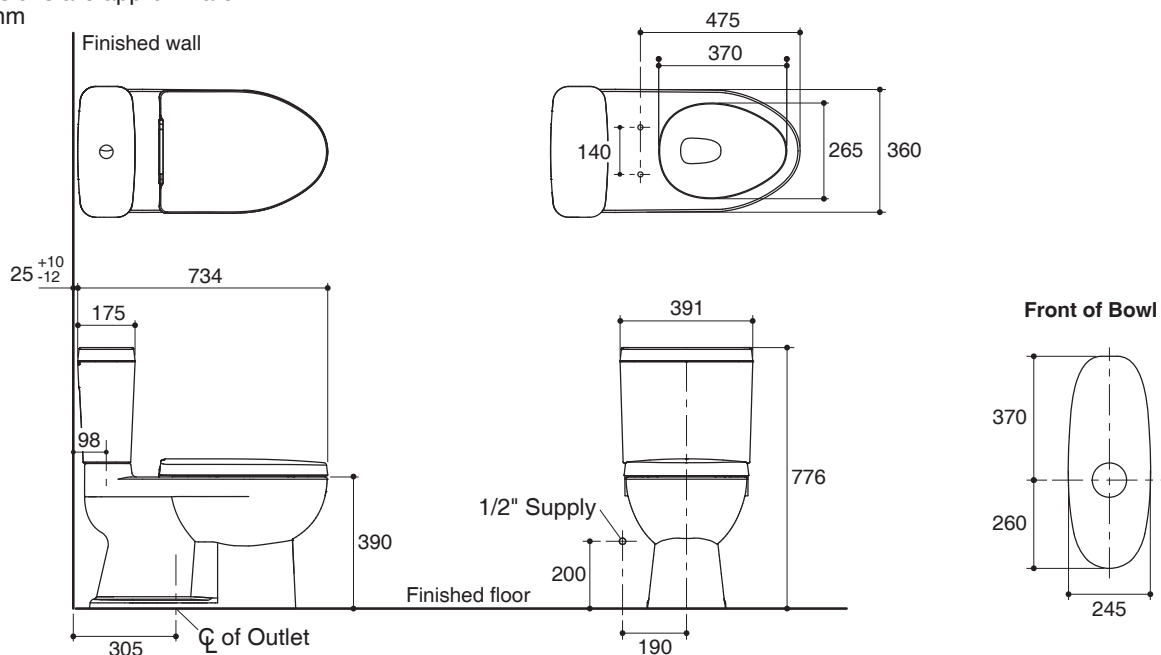

TWO-PIECE TOILET WITH SEAT K-22241K

Features

- Vitreous china
- Elongated bowl
- Includes quiet close seat
- Includes polished chrome push button
- Siphonic Wash Down flushing system
- 3/4.5 liter per flush
- 305 mm rough-in for S-trap
- 734 x 391 x 776 mm

Codes/Standards Applicable

Specified model meets or exceeds the following:

- ASME A112.19.2/CSA B45.1
- TIS 792-2554
- MS1552:2011
- PNS156:2010
- SNI03-0797:2006
- SS574:2012

Technical Information

Fixture:	
Configuration	two-piece, elongated
Water per flush	3/4.5 liter
Passageway	51 mm
Water area	127 x 104 mm
Water depth from rim	240 mm
Seat post hole centers	140 mm

Included Components:	
Bowl	22242K
Tank	22243K
Tank cover	1203722-SP
Quiet close seat	K-4087X

Installation Notes

Install this product according to the installation guide.

Specified Model

Model	Description	Color/Finished
K-22241K-S	Reach Concealed two-piece toilet, S-trap with quiet close seat	0: White

Dimensions are approximate.

Unit: mm

Note: The recommended dimension for installation can be adjusted according to user preferences and layout.

Product Diagram